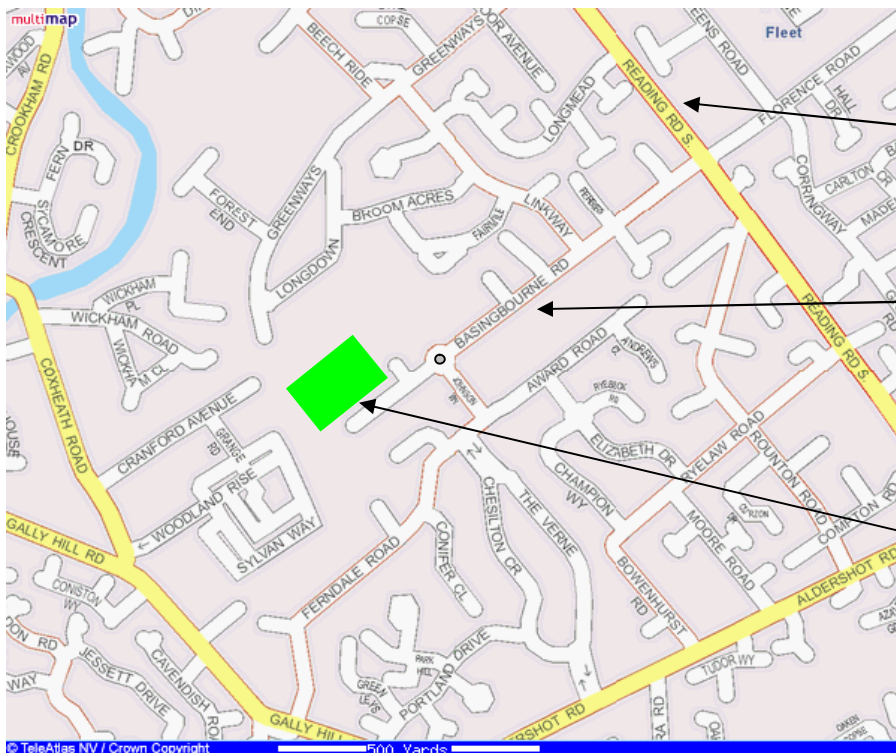

Hart FC, Basingbourne Pitch – Basingbourne Road, Fleet, (Approx' Postcode) GU52 6TQ

- From Jnc 4A of M3
- Fleet Train Station
- Fleet Road (High St)
- Reading Road South
- Basingbourne Road
- Basingbourne Pitch

- Reading Road South
- Basingbourne Road
- Basingbourne Pitch