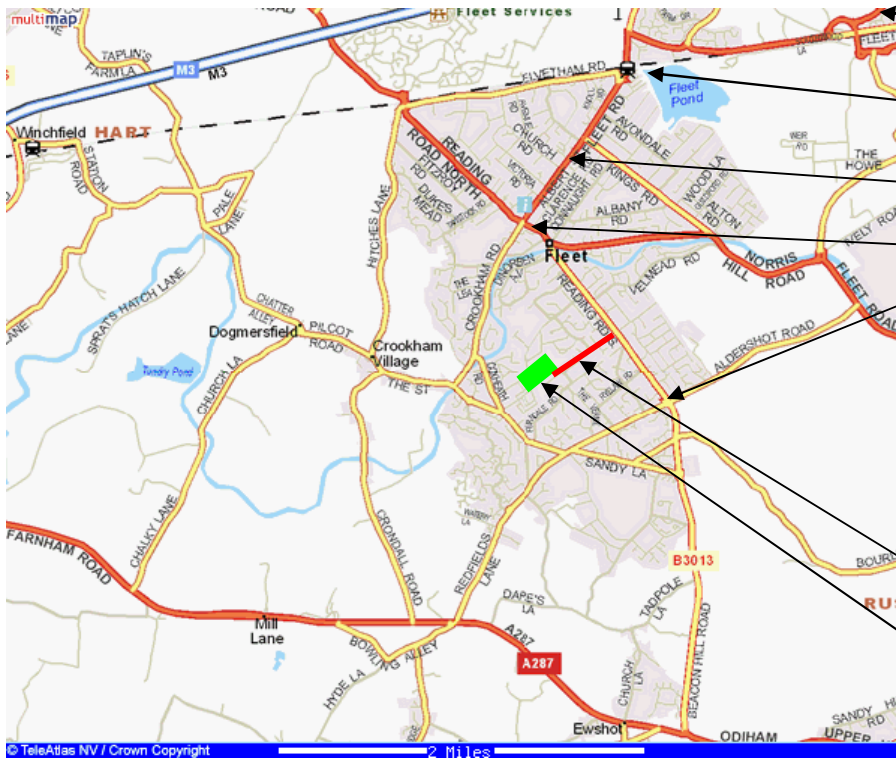

Hart FC, Basingbourne Pitch – Basingbourne Road, Fleet, (Approx' Postcode) GU52 6TQ

- From Jnc 4A of M3
- Fleet Train Station
- Fleet Road (High St)
- Reading Road South
- Basingbourne Road
- Basingbourne Pitch

- Reading Road South
- Basingbourne Road
- Basingbourne Pitch