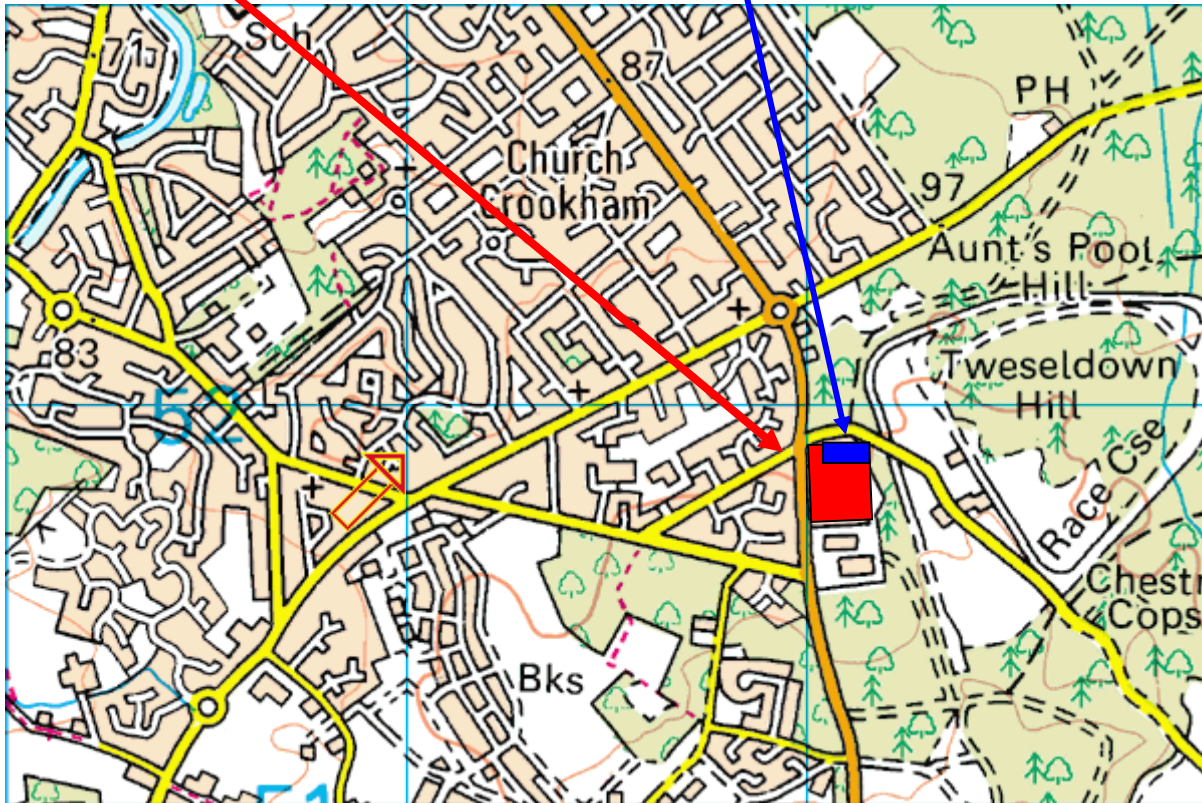

Peter Driver Sports Field

Car Park

Peter Driver Sports Field is located on the edge of the Tweseldown Racecourse next to the Tweseldown Pub.

From Jnc 4A of the M3 ... follow signs for Fleet ... proceed along Fleet Road (through the high street) to the main traffic lights at the end at the Oatsheaf Pub. Turn left in to Reading Road South. Proceed for 1.5 miles to the mini roundabout with the Tesco/Esso station on your left. Carry on straight over the mini roundabout towards Farnham on Beacon Hill Road. The Peter Driver Sports field can be found approx. 300 meters after going straight over the mini round about.